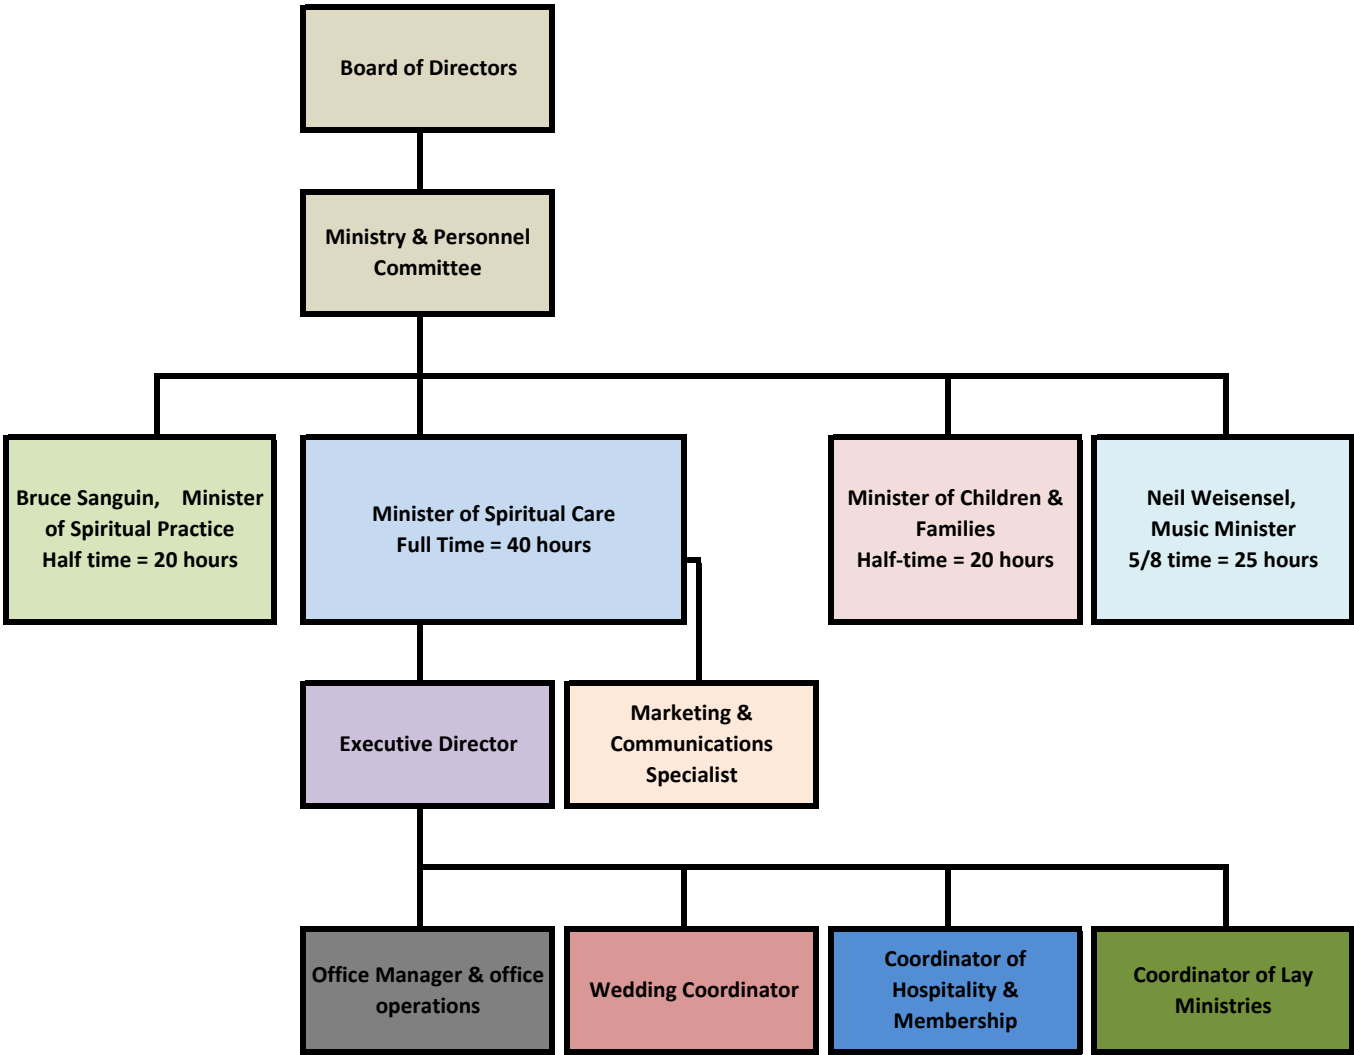

**MINISTRY PERSONNEL MODEL**  
Organizational chart proposed for Canadian Memorial Church

# MINISTRY PERSONNEL MODEL

## Organization chart with key responsibilities